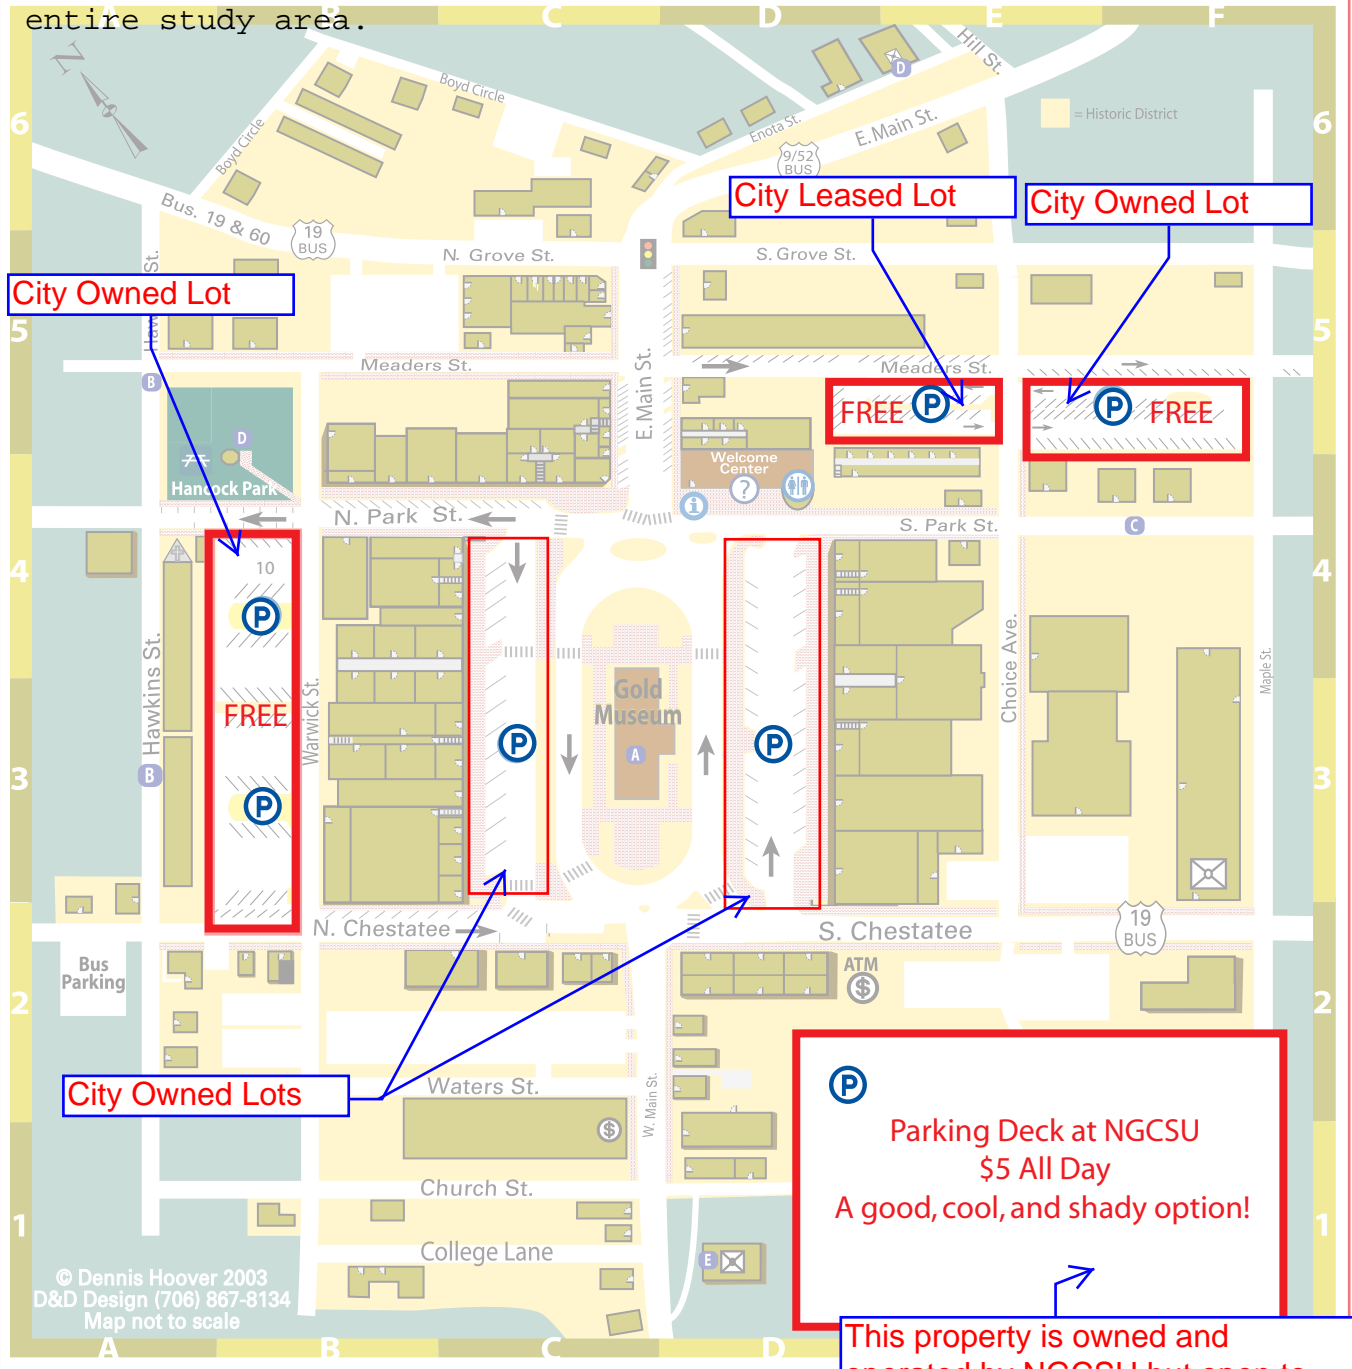

This map is for illustrative purposes only and does not include the entire study area.

City Owned Lot

City Leased Lot

City Owned Lot

City Owned Lots

P
Parking Deck at NGCSU
\$5 All Day
A good, cool, and shady option!

This property is owned and operated by NGCSU but open to the public on nights and weekends.

All on street parking is owned by the City.

© Dennis Hoover 2003
D&D Design (706) 867-8134
Map not to scale